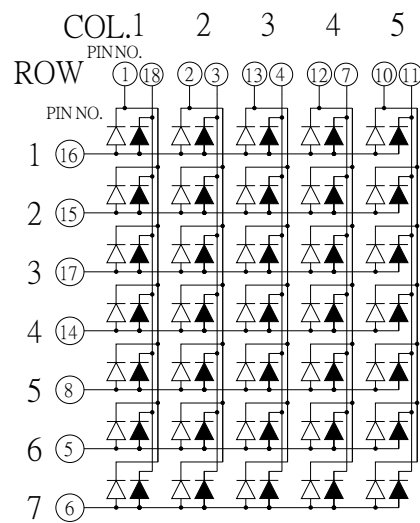

### KT03571

COL. 1 2 3 4 5 ROW

### CODE F

9 NO PIN = ORANGE  
 = GREEN

### CODE C

9 NO PIN = ORANGE  
 = GREEN