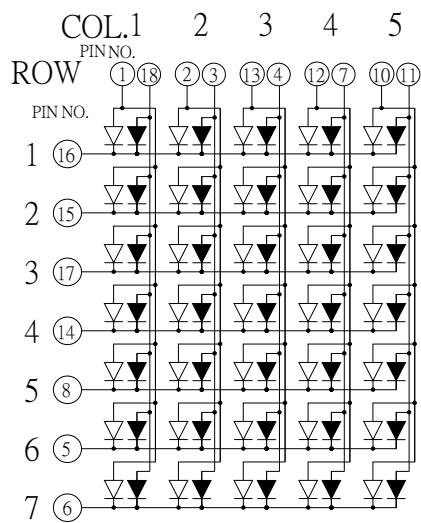

### KT03571

COL. 1 2 3 4 5 ROW

### CODE F

9 NO PIN = ORANGE  
 = GREEN

### CODE C

9 NO PIN = ORANGE  
 = GREEN