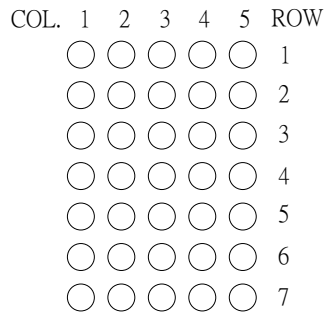

KT03572

CODE F

10 NO PIN \blacktriangleright = ORANGE
 \blacktriangleleft = GREEN

CODE C

10 NO PIN \blacktriangleright = ORANGE
 \blacktriangleleft = GREEN