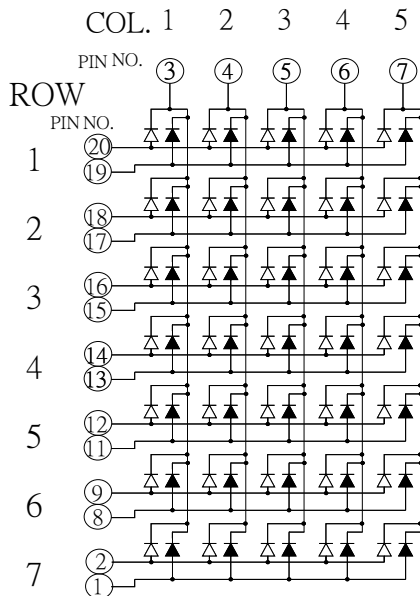

KT03572

CODE F

10 NO PIN \blacktriangleright = ORANGE
 \blacktriangleleft = GREEN

CODE C

10 NO PIN \blacktriangleright = ORANGE
 \blacktriangleleft = GREEN