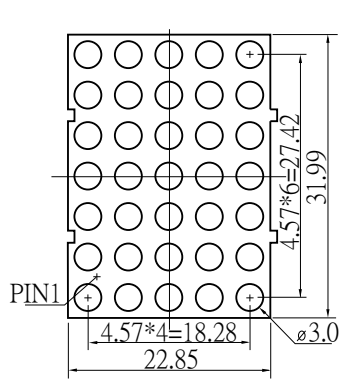

KT03572

CODE F

10 NO PIN \blacktriangleright = ORANGE
 \blacktriangleleft = GREEN

CODE C

10 NO PIN \blacktriangleright = ORANGE
 \blacktriangleleft = GREEN