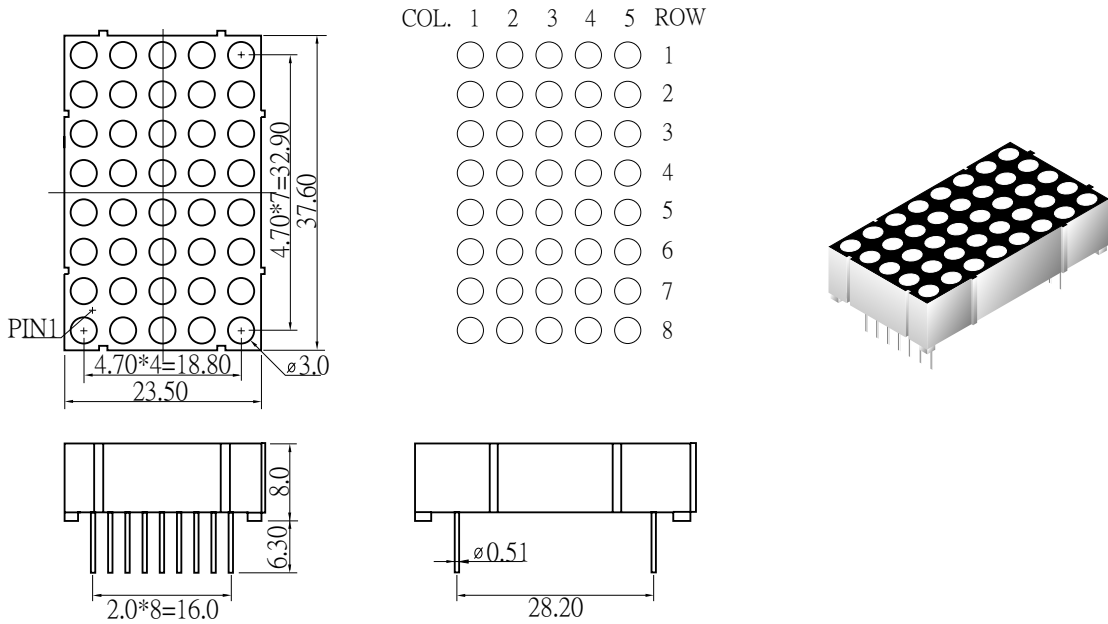

KT03581

CODE K

CODE H

▷ = GREEN

◀ = ORANGE