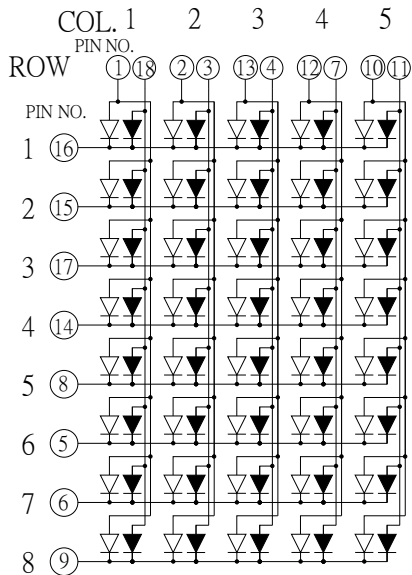

KT03581

CODE K

CODE H

▷ = GREEN

◀ = ORANGE