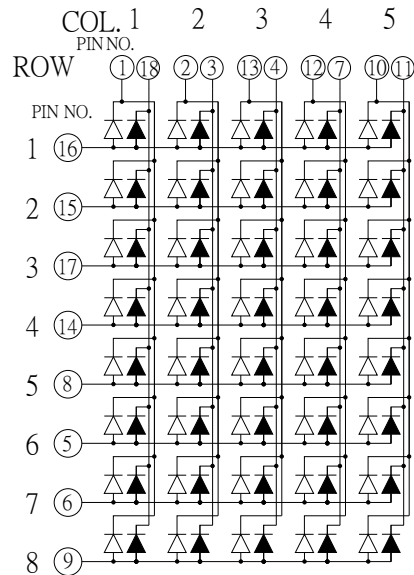

KT03581

CODE K

CODE H

▷ = GREEN

◀ = ORANGE