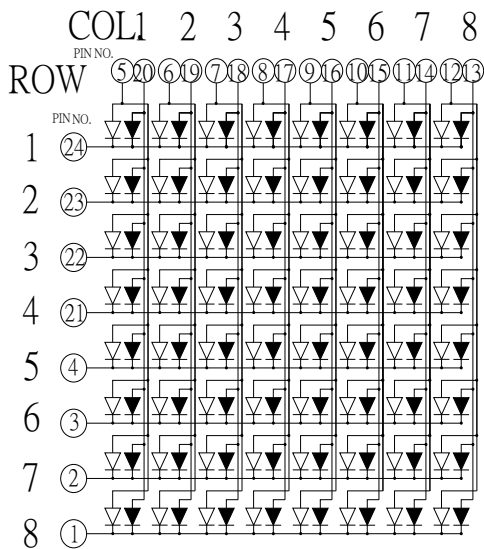

KT03882

CODE K

CODE H

▶ = ORANGE ◀ = GREEN

▶ = ORANGE ◀ = GREEN