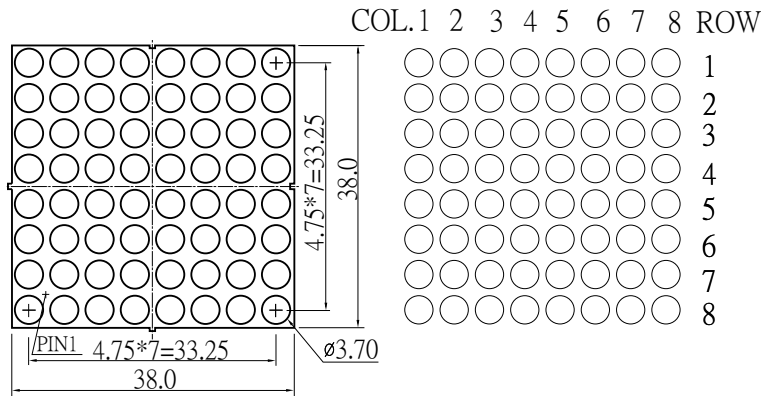

KT03882

CODE K

CODE H

▶ = ORANGE ◀ = GREEN

▶ = ORANGE ◀ = GREEN