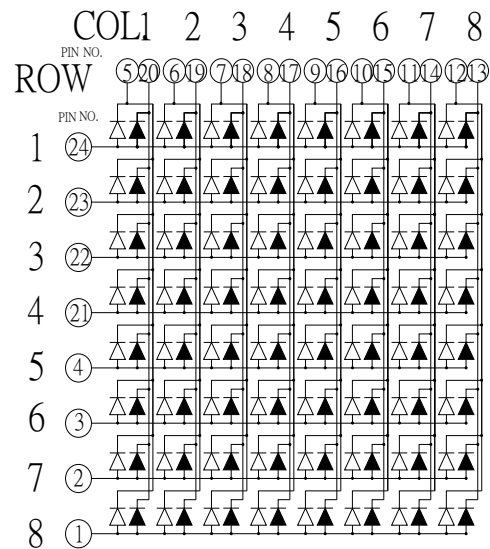

KT03882

CODE K

CODE H

▶ = ORANGE ◀ = GREEN

▶ = ORANGE ◀ = GREEN