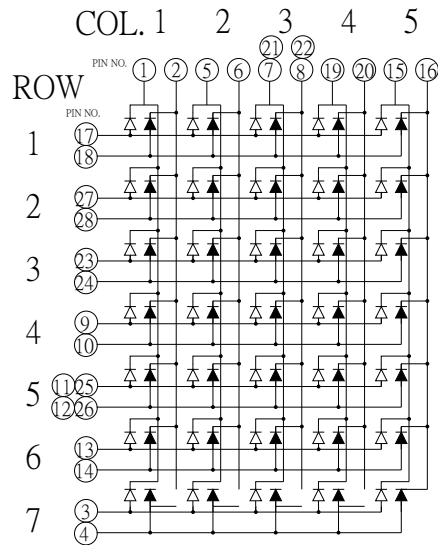

### KT05571

### CODE L

= ORANGE  
 = GREEN

### CODE I

= ORANGE  
 = GREEN