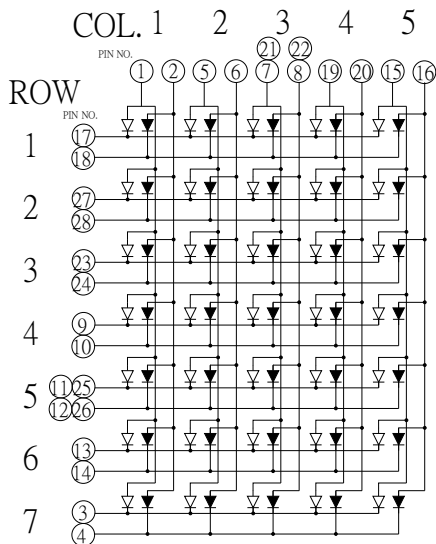

### KT05571

### CODE L

= ORANGE  
 = GREEN

### CODE I

= ORANGE  
 = GREEN