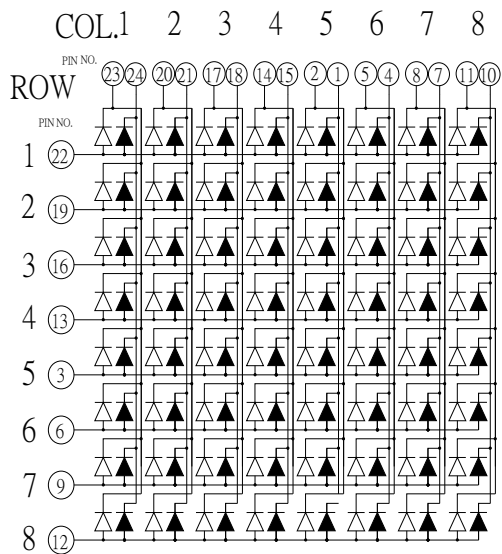

KT05881

CODE F

▶ = ORANGE
▷ = GREEN

CODE C

▶ = ORANGE
▷ = GREEN