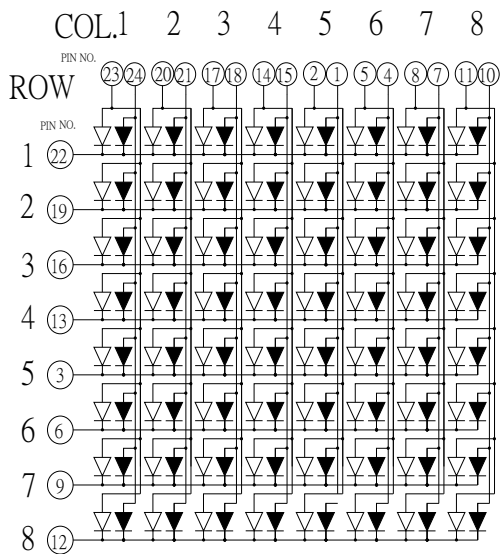

KT05881

CODE F

▶ = ORANGE
▷ = GREEN

CODE C

▶ = ORANGE
▷ = GREEN