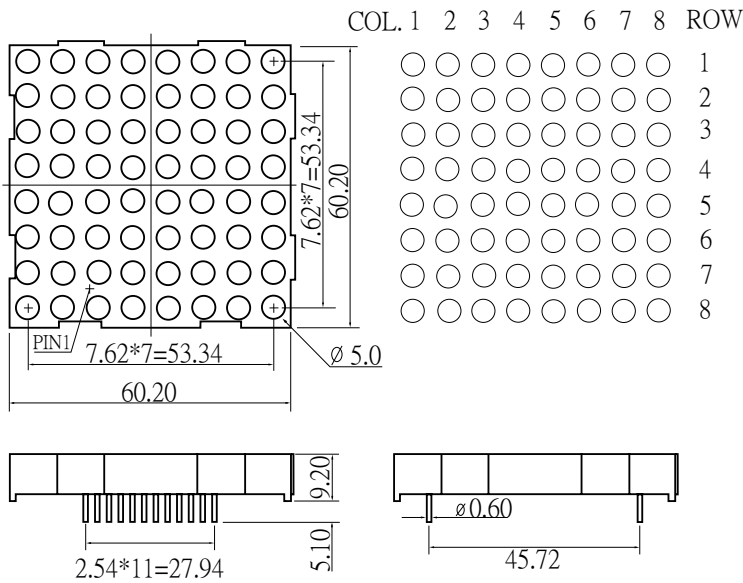

KT05881

CODE F

▶ = ORANGE
▷ = GREEN

CODE C

▶ = ORANGE
▷ = GREEN