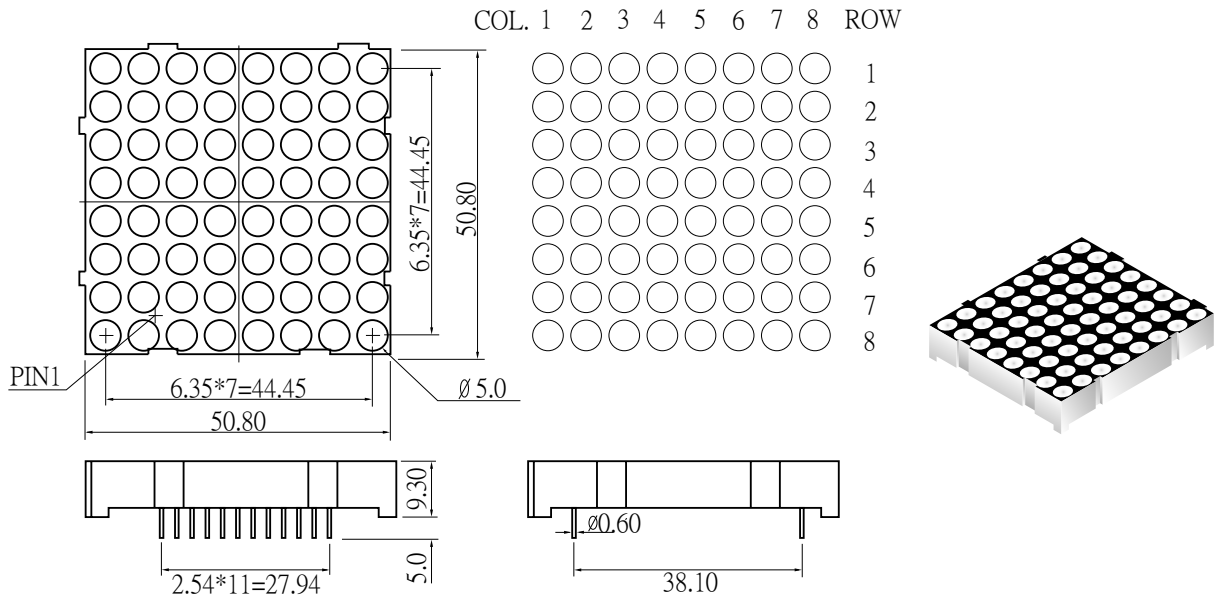

KT05882

CODE K

= GREEN
 = ORANGE

CODE H

= GREEN
 = ORANGE