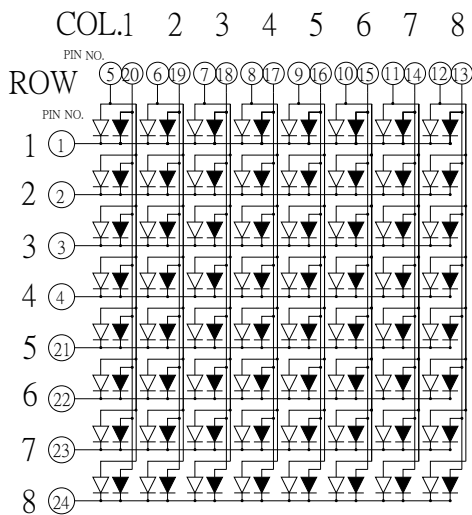

KT05882

CODE K

= GREEN
 = ORANGE

CODE H

= GREEN
 = ORANGE