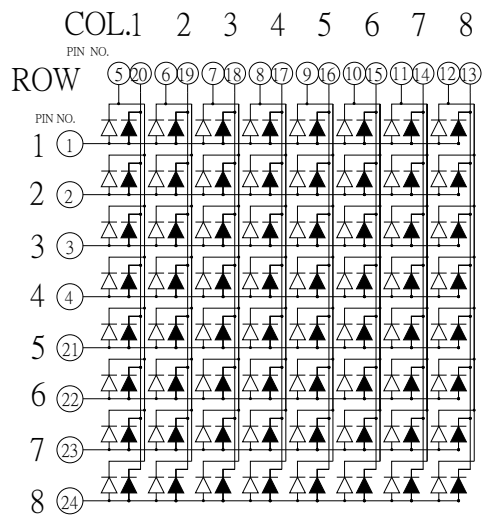

KT05882

CODE K

= GREEN
 = ORANGE

CODE H

= GREEN
 = ORANGE