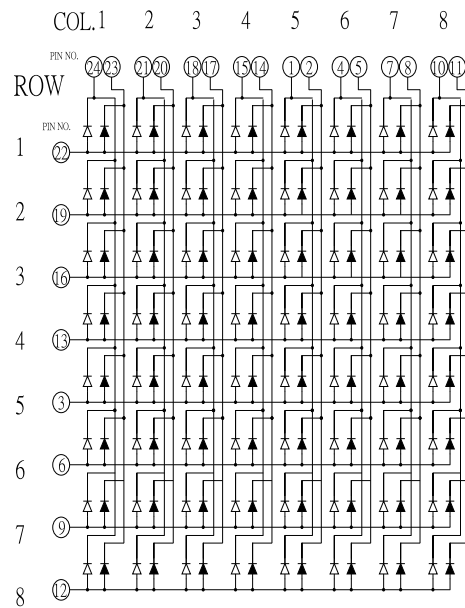

KT05885

CODE H

=GREEN
 =ORANGE

CODE K

=GREEN
 =ORANGE