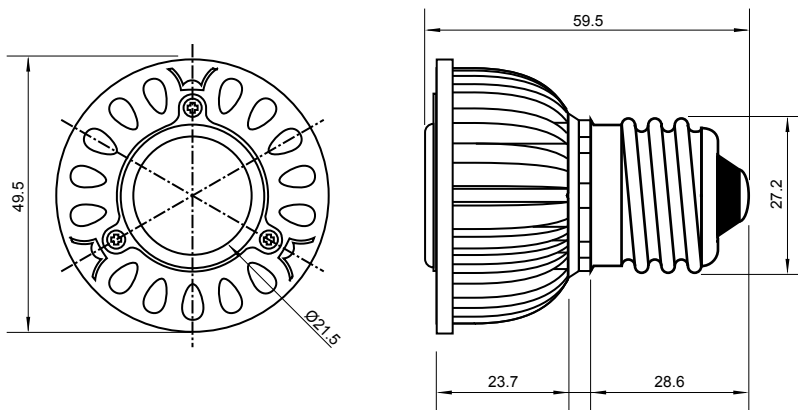

### E27-1BWE3W

#### Specifications

Base type	E27
Forward Current	700mA
Input voltage	AC 85-220V,50/60Hz
Light source	1x3W power LED
Color	White(8000k-12000k)
Luminous Intensity	110-120Lm
Operating temperature	-40-+70deg
Size	50x60mm
Viewing angle	45deg
Weight	60g