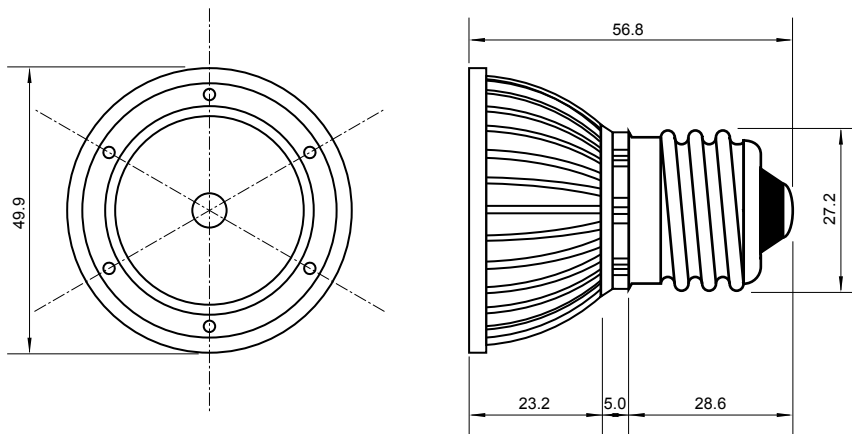

### E27-1CWW3W

#### Specifications

Base type	E27
Forward Current	700mA
Input voltage	AC 85-220V,50/60Hz
Light source	1x3W power LED
Color	Warm White(3000k-5000k)
Luminous Intensity	90-100Lm
Operating temperature	-40-+70deg
Size	50x60mm
Viewing angle	45deg
Weight	60g