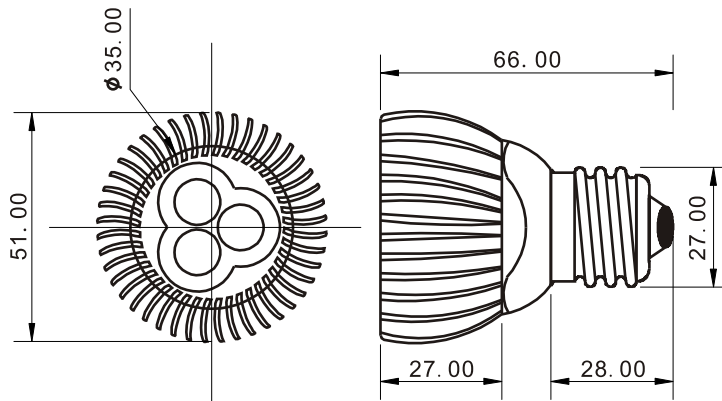

### E27-3GWW3W

#### Specifications

Base type	E27
Forward Current	300mA
Input voltage	AC 85-220V,50/60Hz
Light source	3x1W power LED
Color	Warm White
Luminous Intensity	150-180Lm
Operating temperature	-40-+70deg
Size	51x66mm
Viewing angle	45deg
Weight	70g