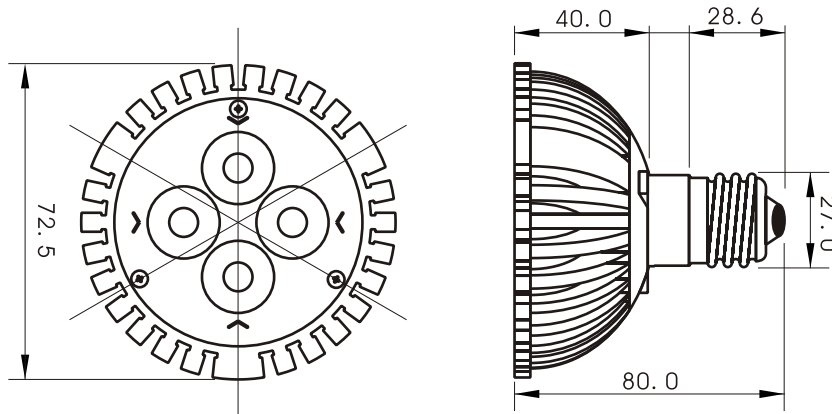

### PAR30-4EBE4W

#### Specifications

Base type	PAR30
Forward Current	300mA
Input voltage	AC 85-220V,50/60Hz
Light source	4x1W power LED
Color	Blue
Luminous Intensity	50-60Lm
Operating temperature	-40-+70deg
Size	80x72.5mm
Viewing angle	60deg
Weight	180g