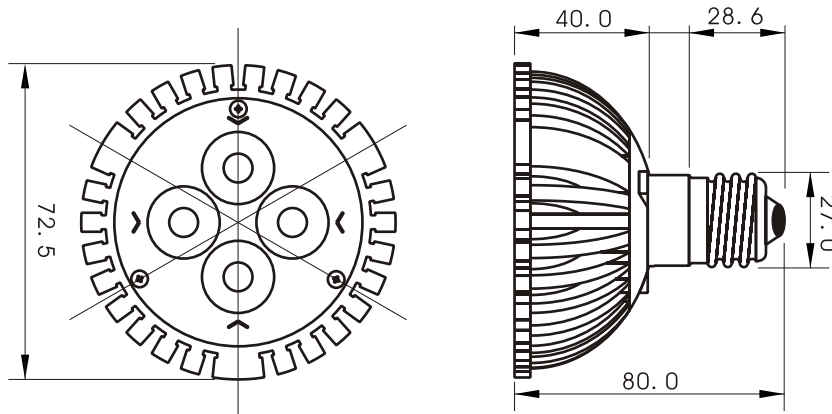

PAR30-4EWE4W

Features

- * Aluminum housing
- * CE approved
- * Eco-product
- * Extended longer life
- * High luminance
- * Low power consumption
- * RoHS compliant
- * Well heat sink
- * Wide viewing angle

Specifications

Base type	PAR30
Forward Current	300mA
Input voltage	AC 85-220V,50/60Hz
Light source	4x1W power LED
Color	White
Luminous Intensity	280-320Lm
Operating temperature	-40-+70deg
Size	80x72.5mm
Viewing angle	60deg
Weight	180g