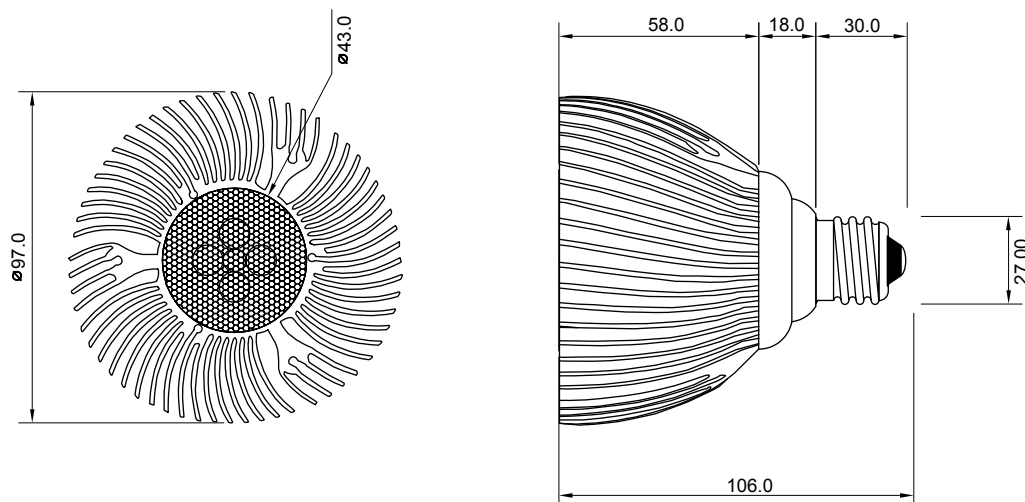

### PAR30-5OPG12W

#### Specifications

Base type	PAR30
Forward Current	700mA
Input voltage	AC 85-220V,50/60Hz
Light source	5x2.4W power LED
Color	Pure Green
Luminous Intensity	350-400Lm
Operating temperature	-40-+70deg
Size	97x106mm
Viewing angle	45deg
Weight	340g